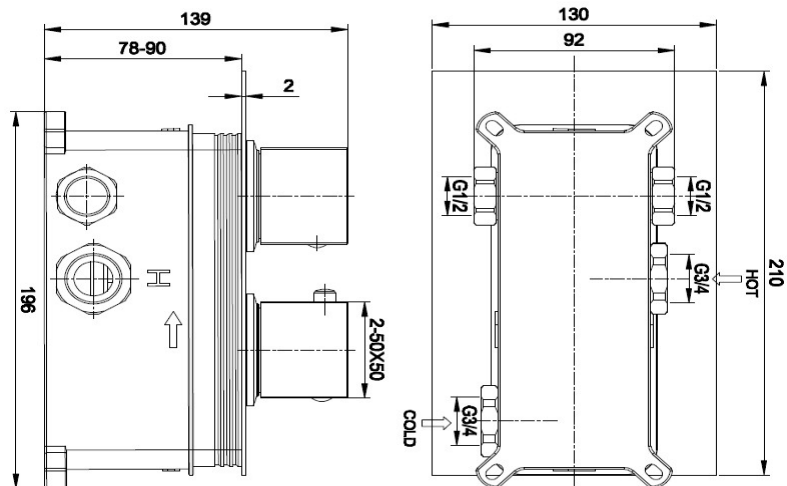

PRODUCT DATA SHEET

RANGE: Vossen

CODE: VOS7650 Chrome VOS7650BK Matt Black

DESCRIPTION: Vossen Two Outlet Concealed Thermostatic Shower Valve

With square handles and first fix installation box

FLOW RATES:

BAR PRESSURE	0.2 BAR	0.5 BAR	1.0 BAR	3.0 BAR
LITRES PER MINUTE	7.9	12.6	20.0	36.0