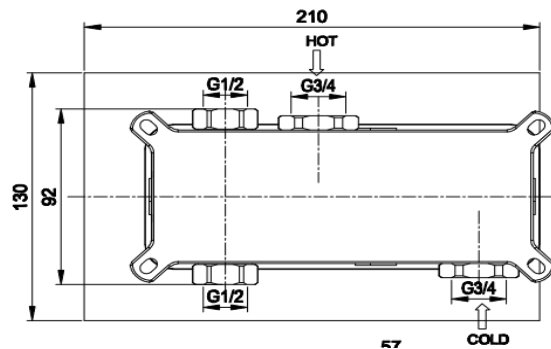

## PRODUCT DATA SHEET

**RANGE:** Savini

**CODE:** SAV7650 Chrome SAV7650BK Matt Black

**DESCRIPTION:** Savini Two Outlet Concealed Thermostatic Shower Valve

*With round handles and first fix installation box*

### FLOW RATES:

BAR PRESSURE	0.2 BAR	0.5 BAR	1.0 BAR	3.0 BAR
LITRES PER MINUTE	7.9	12.6	20.0	36.0