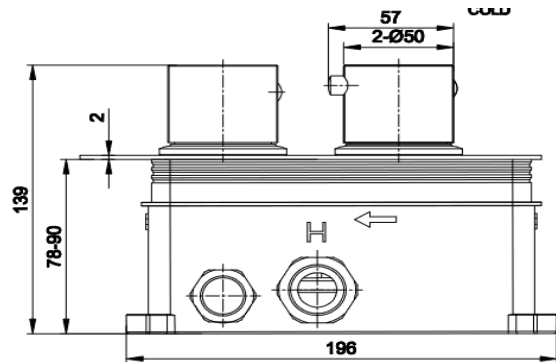

## PRODUCT DATA SHEET

**RANGE:** Savini

**CODE:** SAV7650 Chrome SAV7650BK Matt Black

**DESCRIPTION:** Savini Two Outlet Concealed Thermostatic Shower Valve

*With round handles and first fix installation box*

### FLOW RATES:

BAR PRESSURE	0.2 BAR	0.5 BAR	1.0 BAR	3.0 BAR
LITRES PER MINUTE	7.9	12.6	20.0	36.0