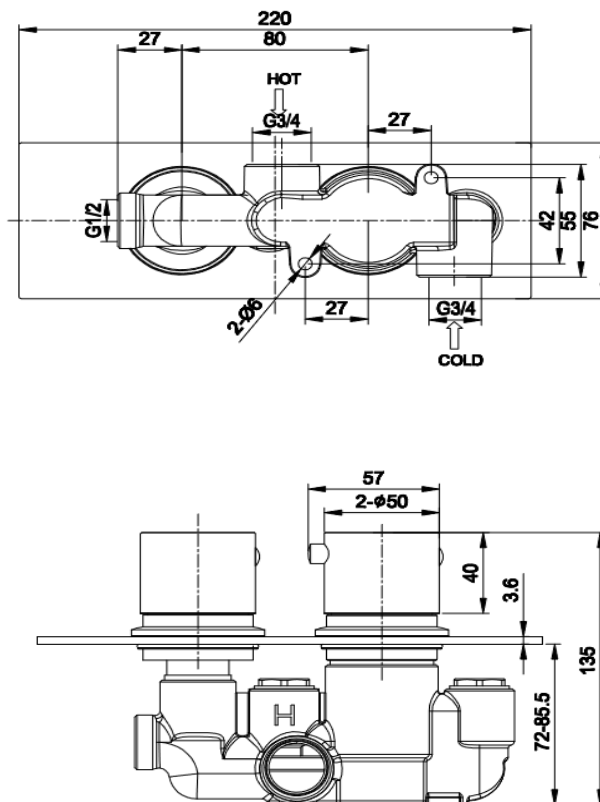

PRODUCT DATA SHEET

RANGE: Savini

CODE: SAV7600 Chrome SAV7600BK Matt Black

DESCRIPTION: Savini Single Outlet Concealed Thermostatic Shower Valve

With round handles and first fix installation box

FLOW RATES:

BAR PRESSURE	0.2 BAR	0.5 BAR	1.0 BAR	3.0 BAR
LITRES PER MINUTE	7.9	12.6	20.0	36.0