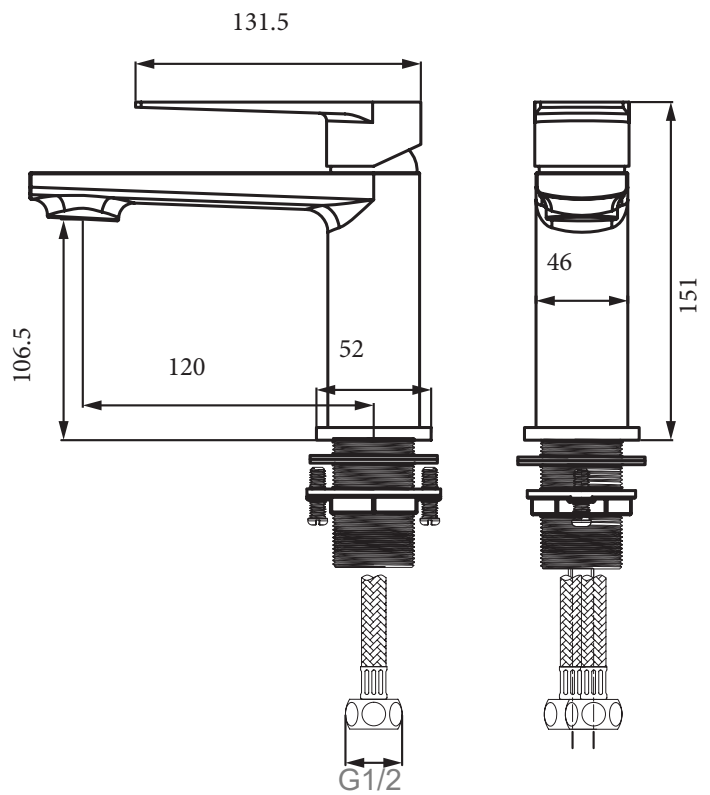

## PRODUCT DATA SHEET

RANGE: Savini

CODE: SAV411

DESCRIPTION: Basin Mixer

### FLOW RATES:

BAR PRESSURE	0.2 BAR	0.5 BAR	1.0 BAR	3.0 BAR
LITRES PER MINUTE	3.8	5.8	9.5	15.6

**marflow**  
ESTABLISHED IN BIRMINGHAM 1968