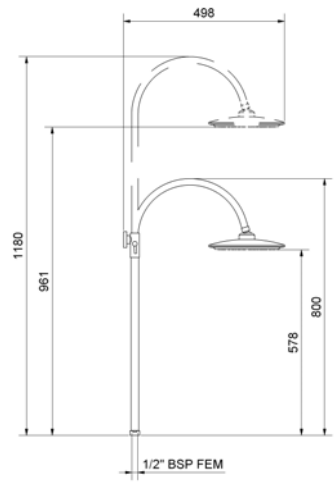

Product Code **SKC020S**
With Single mode Handset Suitable for High & Low Pressure Min 0.2 Bar recommended

Dual Control Thermostatic Shower Mixer Valve (1 pack for Exposed or Concealed installation)
With 1/2" BSP Top or Bottom outlet, 150mm Centres
Suitable for High Pressure only Min 0.5 Bar recommended
Product Code **PTC745**

Citizen Sliding Rail Shower Kit
Product Code **CK2H**
With Multi-mode Handset Suitable for High Pressure only Min 1.0 Bar recommended

Product Code **CK2S**
With Single mode Handset Suitable for High & Low Pressure Min 0.2 Bar recommended

Rigid Riser Kit With Variable Height Adjustment, diverter, hose and fixed position hand-shower
Including 10" Shower rose with swivel adaptor Suitable for High Pressure only Min 1.0 Bar recommended
Product Code **SKC200**