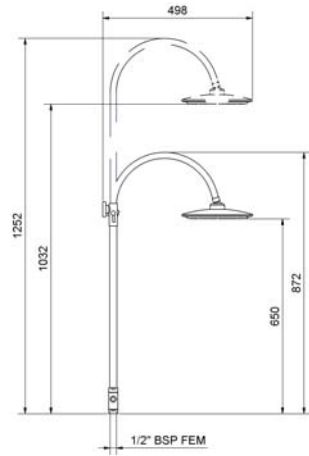

Product Code **SKC020S**
With Single mode Handset Suitable for High & Low Pressure Min 0.2 Bar recommended

Dual Control Thermostatic Shower Mixer Valve (1 pack for Exposed or Concealed installation)
With 1/2" BSP Top or Bottom outlet, 150mm Centres
Suitable for High Pressure only Min 0.5 Bar recommended
Product Code **PTC745**

Citizen Sliding Rail Shower Kit
Product Code **CK2H**
With Multi-mode Handset Suitable for High Pressure only Min 1.0 Bar recommended

Product Code **CK2S**
With Single mode Handset Suitable for High & Low Pressure Min 0.2 Bar recommended

Rigid Riser Kit With Variable Height Adjustment, diverter, hose and fixed position hand-shower
Including 10" Shower rose with swivel adaptor Suitable for High Pressure only Min 1.0 Bar recommended
Product Code **SKC200**