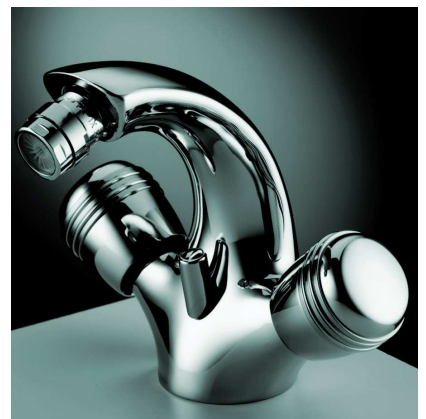

### **Ceramic Disc**

The regal connotations of the Sovereign name are truly reflected in the opulent design of these taps and mixers. The effect of the combination handle rings is magnificent.

Available with three ring options: Chrome, satin chrome and gold

*Beauty that's  
more than  
skin deep ..*

**Marflow**

*sovereign*

Basin Taps

Bath Taps

Three hole basin mixer  
With pop-up waste

Single hole basin mixer  
with pop-up waste

Single hole bidet mixer  
with pop-up waste

*Beauty that's  
more than  
skin deep ..*  
**Marflow**

*sovereign*

Bath filler

Three Hole Bath filler

Bath / Shower Mixer  
Complete with shower kit

*Beauty that's  
more than  
skin deep ..*  
**Marflow**