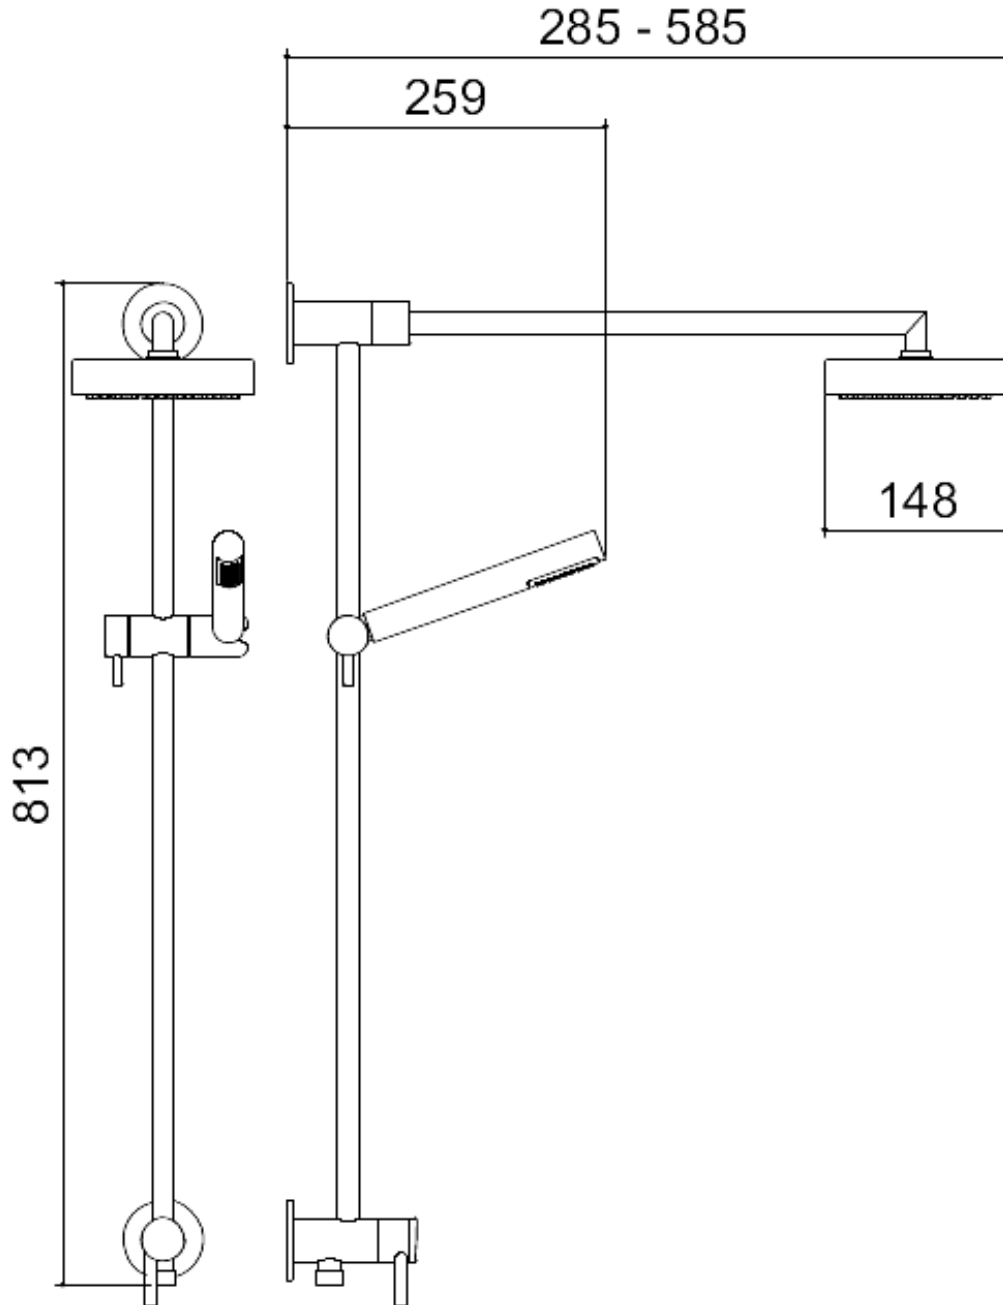

Range	Antro
Item	Shower Kit
Date	August 2008
Finish: Chrome	Code: ANT106

All dimensions shown in mm

Pack Details

Units	1
Size (Mm)	
Product weight	Kg
Total pack weight	Kg
Min working pressure	Bar
Flow at 0.1 Bar (Marflow test rig)	l/min